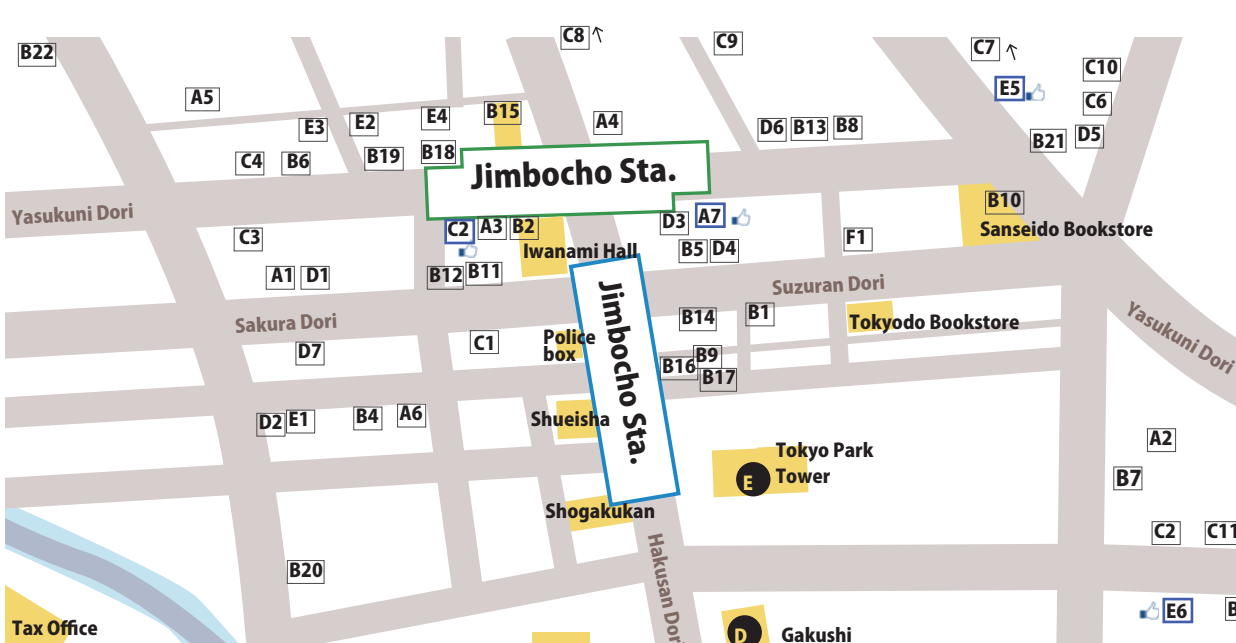

B8	OleOle	Spanish	11:30~15:00	-
B9	Russia Tei	Russian	11:30~14:30	-
B10	Houshin Tei	German	11:30~23:00	-
B11	Menamu no Hotori	Thai	11:30~15:00	-
B12	Muan Thai Nabe	Thai	11:30~17:00	Sun/Holiday
B13	Tinun	Thai	11:30~23:00	Sun
B14	Sweet Bozu	Chinese, Gyoza	11:30~15:00	Sun/Mon
B15	Tenkou Gyoza Bou	Chinese, Gyoza	11:00~05:00	-
B16	Sankouen	Chinese	11:00~2:30	Sat
B17	Seiren	Chinese	11:00~23:00	-
B18	ShinSekai Saikan	Chinese	11:00~23:00	-
B19	Kankyo Shuten	Chinese	11:30~23:00	-
B20	Tainan Hanten	Chinese	11:00~15:00	Sun
B21	Kanyourou	Chinese	11:00~15:00	Sun/Holiday
B22	Pekin Tei	Chinese	11:00~23:00	Sun

👍 Sushi A7 Roppou

👍 Udon E5 Maruka

NII PickUp!

👍 Soba E6 Sarashina

👍 Curry C2 Bondy

C1	Mandara	Curry	11:00~15:00	-
C2	Bondy	Curry	11:00~22:30	-
C3	Siddique	Curry	11:00~23:00	-
C4	Boys Curry	Curry	11:00 - 20:00	Sun/Holiday
C5	Kyoeido	Curry	11:00~20:00	Sun/Holiday
C6	Ethiopia	Curry	11:00~22:30	-
C7	Banbi	Curry	11:00~15:30	Sun/Holiday
C8	Manten	Curry	11:00~20:00	Sun/Holiday
C9	Persona	Curry	11:30~15:00	Sun/Holiday
C10	Oodori	Curry	11:30~14:30	Sat/Sun/Holiday
C11	Mugal Mahal	Curry	11:30~15:00	Sat/Sun/Holiday
D1	Craft Beer Market	Beer Bar	11:30~14:00	Sun/Holiday
D2	Mori no Butchers	Bistro, Bar	11:30~14:00	Sun/Holiday
D3	Sabouru	Western	11:00~14:00	Sun
D4	Kitchen Nankai	Western	11:15~16:00	Sun/Holiday
D5	Kitchen Calorie	Western	11:00~22:00	-
D6	Lunchon	Western	11:30~21:30	Sun/Holiday
D7	Genpachi	Western	11:30~14:30	Sat/Sun/Holiday
E1	Nagahamaya	Ramen Noodle	11:00~23:00	-
E2	Youjinbou	Ramen Noodle	11:00~14:45	Sun
E3	Jirou	Ramen Noodle	11:00~17:00	Sun/Holiday
E4	Kai	Ramen Noodle	11:00~20:00	-
E5	Maruka	Udon Noodle	11:00~19:30	Sun/Holiday
E6	Sarashina	Soba Noodle	11:00~15:00	Sun/Holiday
E7	Kahokuya	Soba Noodle	10:30~23:00	Sat/Sun/Holiday
F1	Tea House TAKANO	Café	11:30~13:30	-